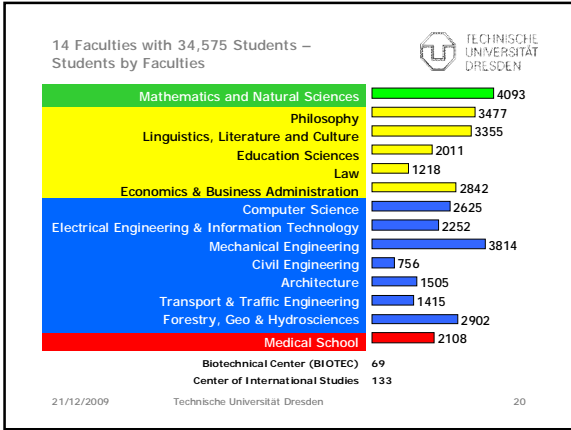

TECHNISCHE UNIVERSITÄT DRESDEN

Forms of Studies & Graduation

Bachelor	1. – 6. Semester	Bachelor of Arts (B. A.) Bachelor of Science (B. Sc.)
Magister/ Diplom	1.– 9./10. Semester	z. B. Dipl.-Ingenieur (Dipl.-Ing.)
Master	7. – 9./10. Semester	Master of Arts (M. A.) Master of Science (M. Sc.)

Contact for prospective students:
Mail: Technische Universität Dresden
Akademisches Auslandsamt
D - 01062 Dresden, Germany
Homepage: <http://www.tu-dresden.de/aaa>
Email: auslaenderstudium@mailbox.tu-dresden.de

21/12/2009 Technische Universität Dresden 22