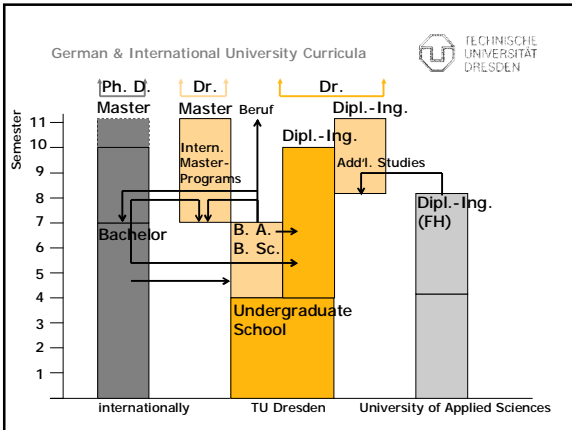

TECHNISCHE UNIVERSITÄT DRESDEN

Forms of Studies & Graduation

Bachelor	1. – 6. Semester	Bachelor of Arts (B. A.) Bachelor of Science (B. Sc.)
Magister/ Diplom	1.– 9./10. Semester	z. B. Dipl.-Ingenieur (Dipl.-Ing.)
Master	7. – 9./10. Semester	Master of Arts (M. A.) Master of Science (M. Sc.)

Contact for prospective students:
Mail: Technische Universität Dresden
Akademisches Auslandsamt
D - 01062 Dresden, Germany
Homepage: <http://www.tu-dresden.de/aaa>
Email: auslaenderstudium@mailbox.tu-dresden.de

21/12/2009 Technische Universität Dresden 22