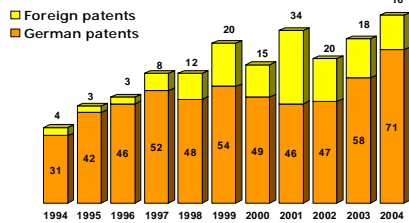

Patent applications (innovation promotion) 1994 - 2004,
from 1993 including Medicine

21/12/2009

Technische Universität Dresden

25

Local Industries:

Information technology