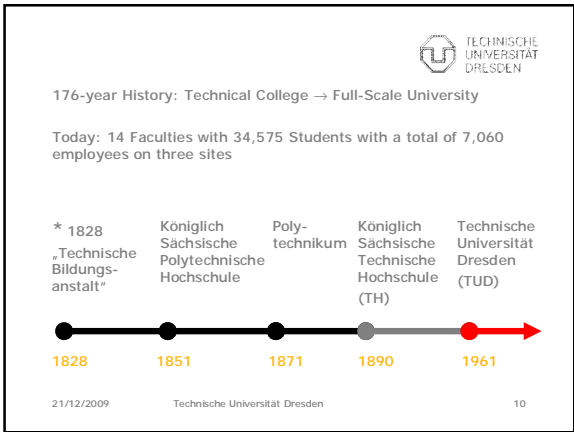

TECHNISCHE UNIVERSITÄT DRESDEN

Mission statement

1. Location & 175-year History of the university
2. Structural development after 1990: Between 1991 and 2003, 782 Mio. Euro was spent on new buildings and the redevelopment of existing buildings
3. Facts & Figures 2004
4. Research

3 main sites

New Lecture Hall Center

New Library

Science & Arts Gallery

21/12/2009 Technische Universität Dresden 11

TECHNISCHE UNIVERSITÄT DRESDEN

14 Faculties with 34,575 Students with a total of 7,060 employees on three main sites

1. Main Campus
2. University Hospital
3. Faculty of Forestry, Geo- and Hydrosciences
- Lecture Hall Center
- Science & Arts Gallery
- New State & University Library
- Corridor of related Research Facilities

21/12/2009 Technische Universität Dresden 12