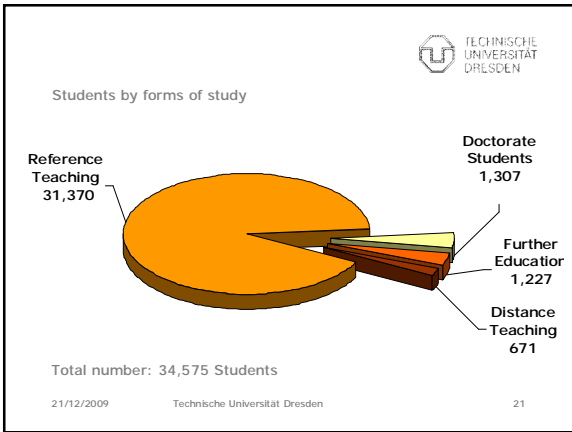

TECHNISCHE UNIVERSITÄT DRESDEN

Forms of Studies & Graduation

Bachelor	1. – 6. Semester	Bachelor of Arts (B. A.) Bachelor of Science (B. Sc.)
Magister/ Diplom	1.– 9./10. Semester	z. B. Dipl.-Ingenieur (Dipl.-Ing.)
Master	7. – 9./10. Semester	Master of Arts (M. A.) Master of Science (M. Sc.)

Contact for prospective students:
Mail: Technische Universität Dresden
Akademisches Auslandsamt
D - 01062 Dresden, Germany
Homepage: <http://www.tu-dresden.de/aaa>
Email: auslaenderstudium@mailbox.tu-dresden.de

21/12/2009 Technische Universität Dresden 22