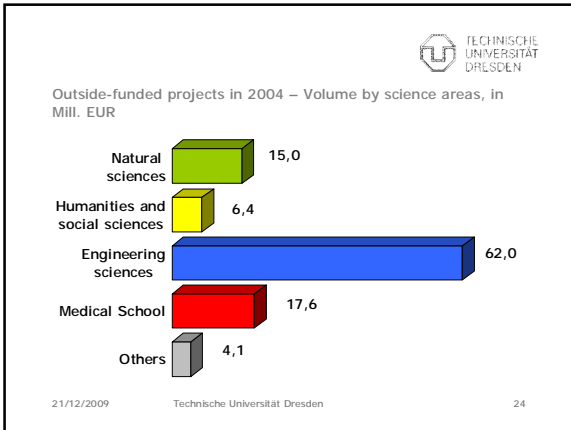

TECHNISCHE UNIVERSITÄT DRESDEN

Forms of Studies & Graduation

Bachelor	1. – 6. Semester	Bachelor of Arts (B. A.) Bachelor of Science (B. Sc.)
Magister/ Diplom	1.– 9./10. Semester	z. B. Dipl.-Ingenieur (Dipl.-Ing.)
Master	7. – 9./10. Semester	Master of Arts (M. A.) Master of Science (M. Sc.)

Contact for prospective students:
Mail: Technische Universität Dresden
Akademisches Auslandsamt
D - 01062 Dresden, Germany
Homepage: <http://www.tu-dresden.de/aaa>
Email: auslaenderstudium@mailbox.tu-dresden.de

21/12/2009 Technische Universität Dresden 22