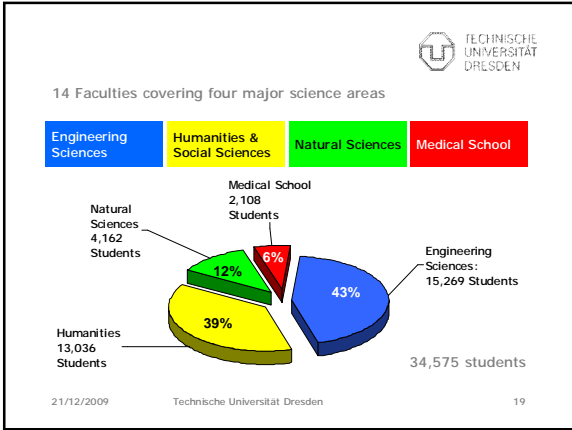

TECHNISCHE UNIVERSITÄT DRESDEN

Forms of Studies & Graduation

Bachelor	1. – 6. Semester	Bachelor of Arts (B. A.) Bachelor of Science (B. Sc.)
Magister/ Diplom	1.– 9./10. Semester	z. B. Dipl.-Ingenieur (Dipl.-Ing.)
Master	7. – 9./10. Semester	Master of Arts (M. A.) Master of Science (M. Sc.)

Contact for prospective students:
Mail: Technische Universität Dresden
Akademisches Auslandsamt
D - 01062 Dresden, Germany
Homepage: <http://www.tu-dresden.de/aaa>
Email: auslaenderstudium@mailbox.tu-dresden.de

21/12/2009 Technische Universität Dresden 22